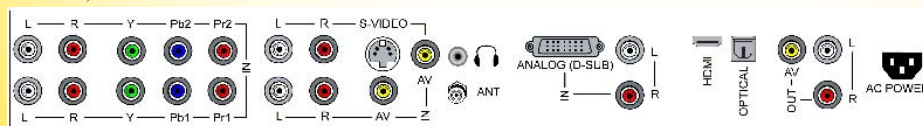

Input.....	100V-240V 50/60HZ Direct AC Input
Consumption.....	280w MAX

Rear Inputs

AC.....	IEC Male, Hospital Grade
RF.....	F-Connector - female
Pillow Speaker.....	3 conductor 1/4" female
RS-232C.....	Service Port 9-pin male D-Sub
CCI.....	8-pin RJ45 Female
MTI.....	8-pin RJ45 Female w/ power option
Component 1.....	RCA Female 1080i w/ stereo sound
Component 2.....	RCA Female 1080i w/ stereo sound
S-Video.....	DIN Female
S-Video Audio.....	RCA Female
Composite Video.....	RCA Female
HDMI.....	Yes
PC RGB.....	15 pin D-Sub
PC Audio.....	3.5mm Stereo Female
DVI.....	Yes

Outputs

Composite Audio/Stereo.....	RCA Female
Digital Sound Output.....	SPDIF

Specific Features

Internal DVD Modular Option.....	Yes
Internal IPTV Modular Option.....	Yes
Selectable Pillow Speaker inputs.....	+14 VDC + 5VDC off - 5 VDC
Programable Pillow Speaker Recognition.....	Yes
Auto Power On.....	Yes
Power Management.....	Yes
Bed A/B.....	Yes
Programmable Source Selection.....	Yes
Direct Access to source from pillow speaker.....	Yes
Channel Lock.....	Yes
Parental Control (V-Chip).....	Yes
Clone Programmable.....	Yes

Cabinet

Color.....	Silver
Dimensions.....	26.9" x 39.25" x 4.6"
Weight.....	59 lbs
Mounting.....	200 x 200 VESA
Cleaning.....	Chemical resistance to withstand cleaning with 25% bleach in water solutions

Regulatory

UL / UL.....	Yes
Healthcare Grade UL6500 & UL60065.....	Yes

BASIC JACK PACK

BETTER SOLUTIONS ARE WITHIN REACH™